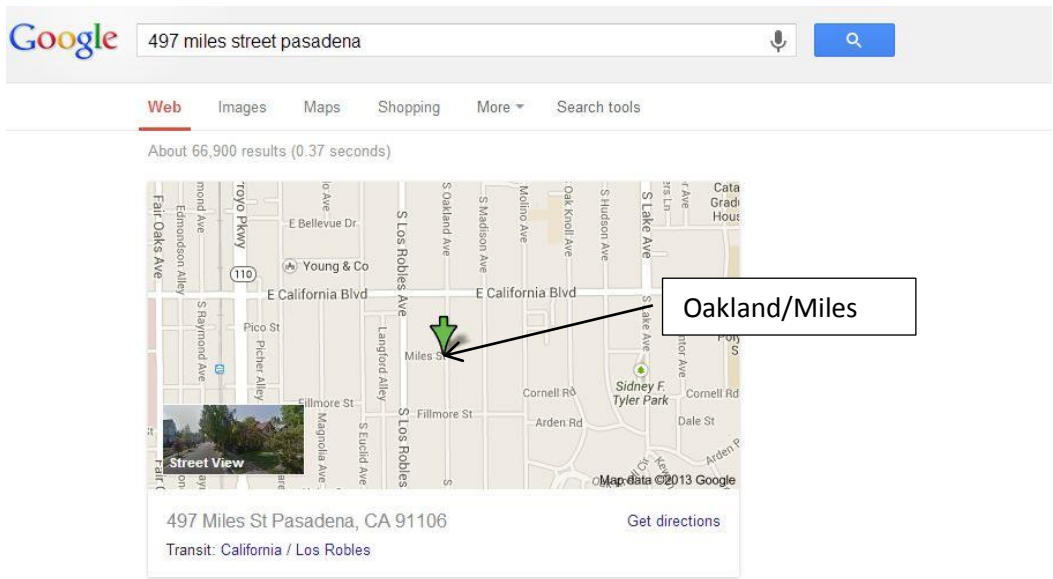

Revised South Route Water Stations (August 18, 2013)

Approximate Google Maps address is 618 Mission Street. See below for details.

Revised South Route Water Stations (August 18, 2013)

Approximate Google Maps address is 2451 Mission St.

Place water on the ledge. Keep all walk ways clear. See below.

Revised South Route Water Stations (August 18, 2013)

Approximate Google Maps address is 497 Miles Street in Pasadena

Place water next to the light post at the northwest corner of Oakland Ave. and Miles Street. **PLEASE CLEAN UP PROMPTLY TO KEEP RESIDENTS HAPPY! THANKS!!!**