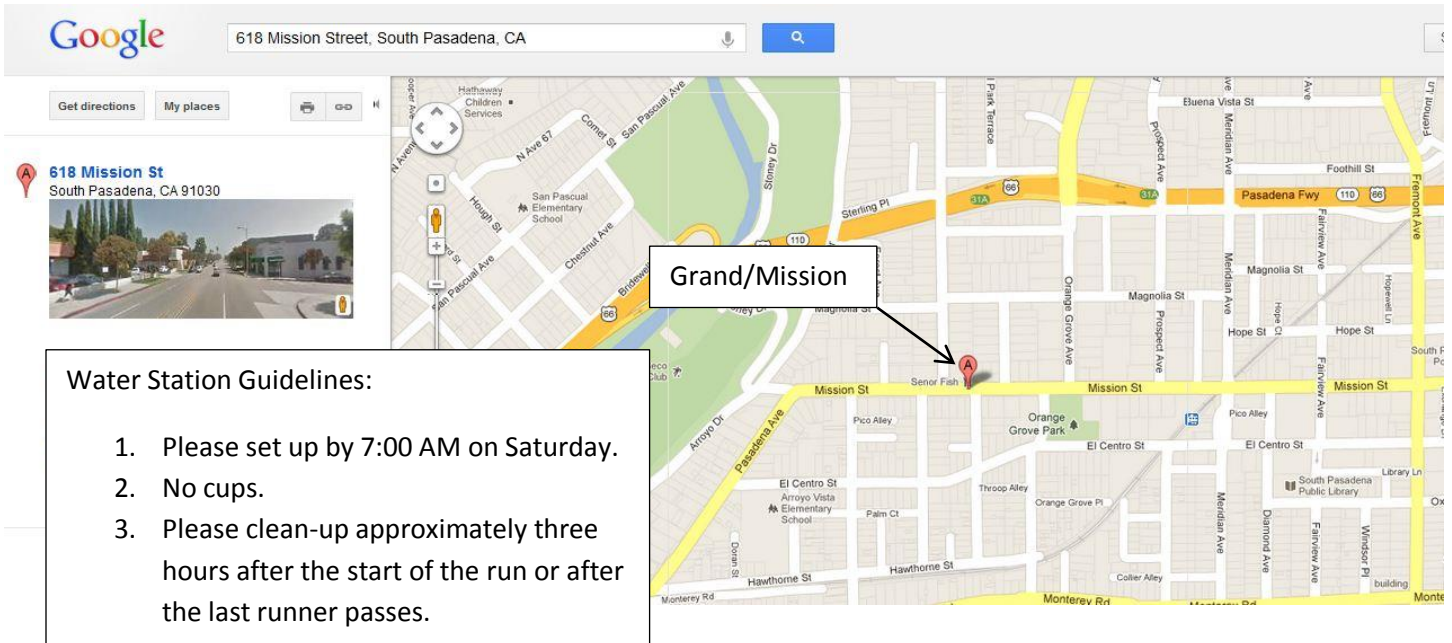

Revised South Route Water Stations (August 18, 2013)

Approximate Google Maps address is 618 Mission Street. See below for details.

Revised South Route Water Stations (August 18, 2013)

Approximate Google Maps address is 2451 Mission St.

Place water on the ledge. Keep all walk ways clear. See below.

Revised South Route Water Stations (August 18, 2013)

Approximate Google Maps address is 497 Miles Street in Pasadena

Place water next to the light post at the northwest corner of Oakland Ave. and Miles Street. **PLEASE CLEAN UP PROMPTLY TO KEEP RESIDENTS HAPPY! THANKS!!!**