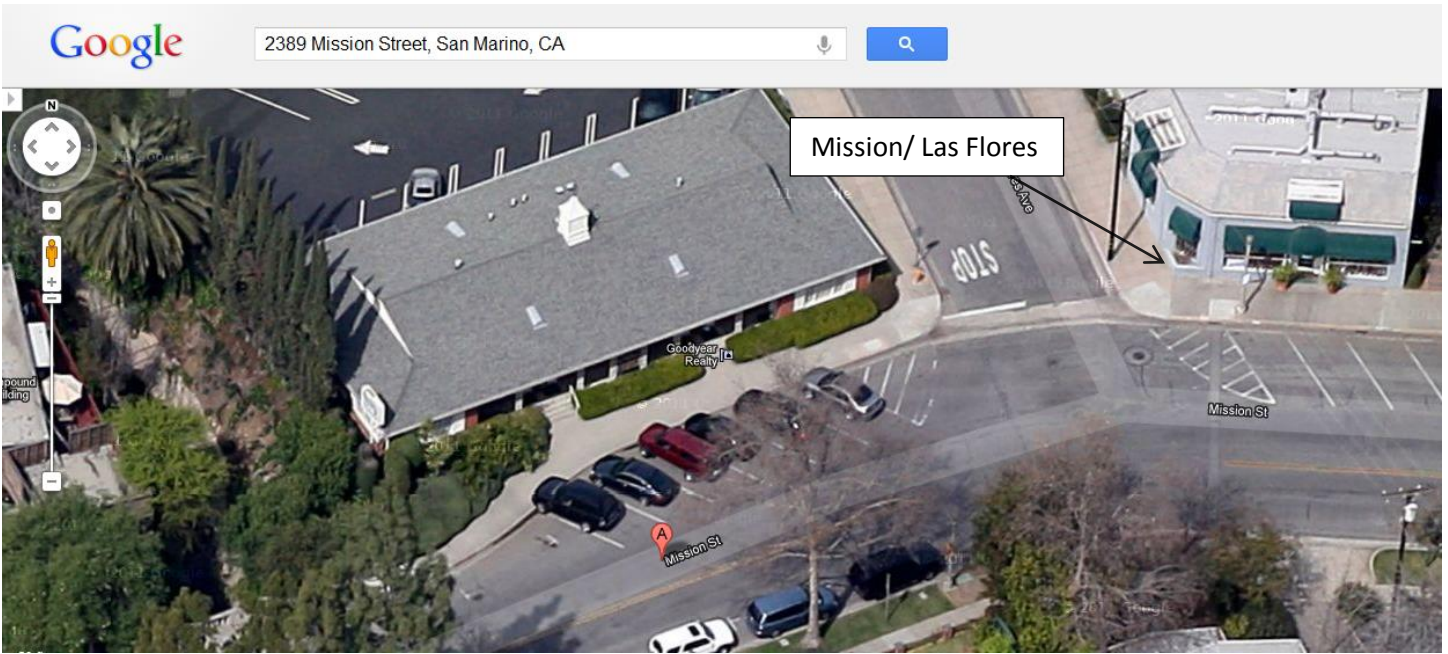

Revised South Route Water Stations (August 18, 2013)

Approximate Google Maps address is 618 Mission Street. See below for details.

Revised South Route Water Stations (August 18, 2013)

Approximate Google Maps address is 2451 Mission St.

Place water on the ledge. Keep all walk ways clear. See below.

Revised South Route Water Stations (August 18, 2013)

Approximate Google Maps address is 497 Miles Street in Pasadena

Place water next to the light post at the northwest corner of Oakland Ave. and Miles Street. **PLEASE CLEAN UP PROMPTLY TO KEEP RESIDENTS HAPPY! THANKS!!!**