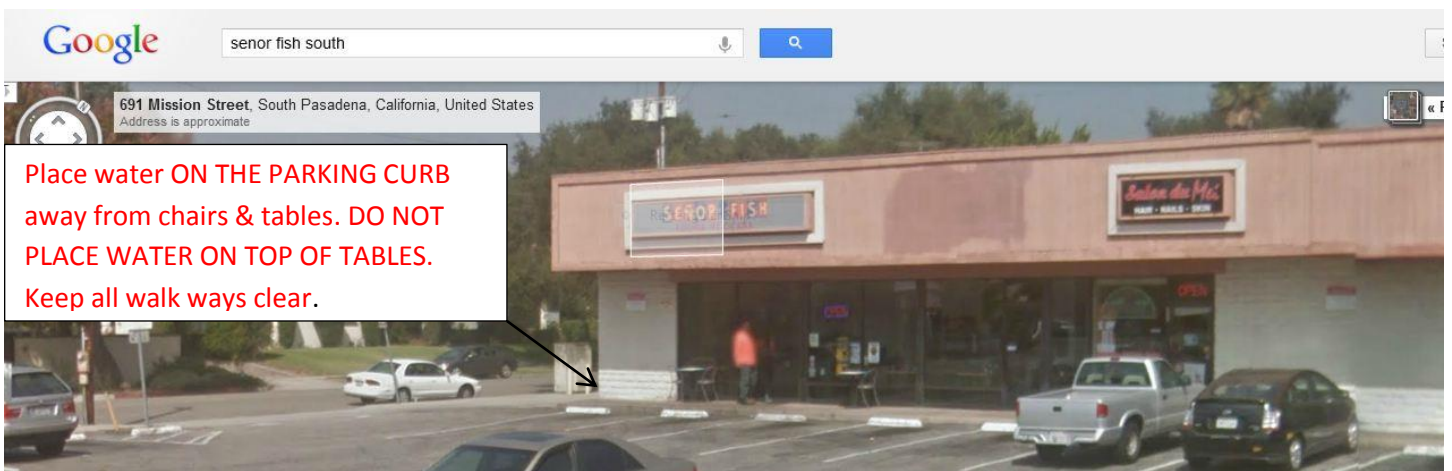

Revised South Route Water Stations (August 18, 2013)

Approximate Google Maps address is 618 Mission Street. See below for details.

Revised South Route Water Stations (August 18, 2013)

Approximate Google Maps address is 2451 Mission St.

Place water on the ledge. Keep all walk ways clear. See below.

Revised South Route Water Stations (August 18, 2013)

Approximate Google Maps address is 497 Miles Street in Pasadena

Place water next to the light post at the northwest corner of Oakland Ave. and Miles Street. **PLEASE CLEAN UP PROMPTLY TO KEEP RESIDENTS HAPPY! THANKS!!!**